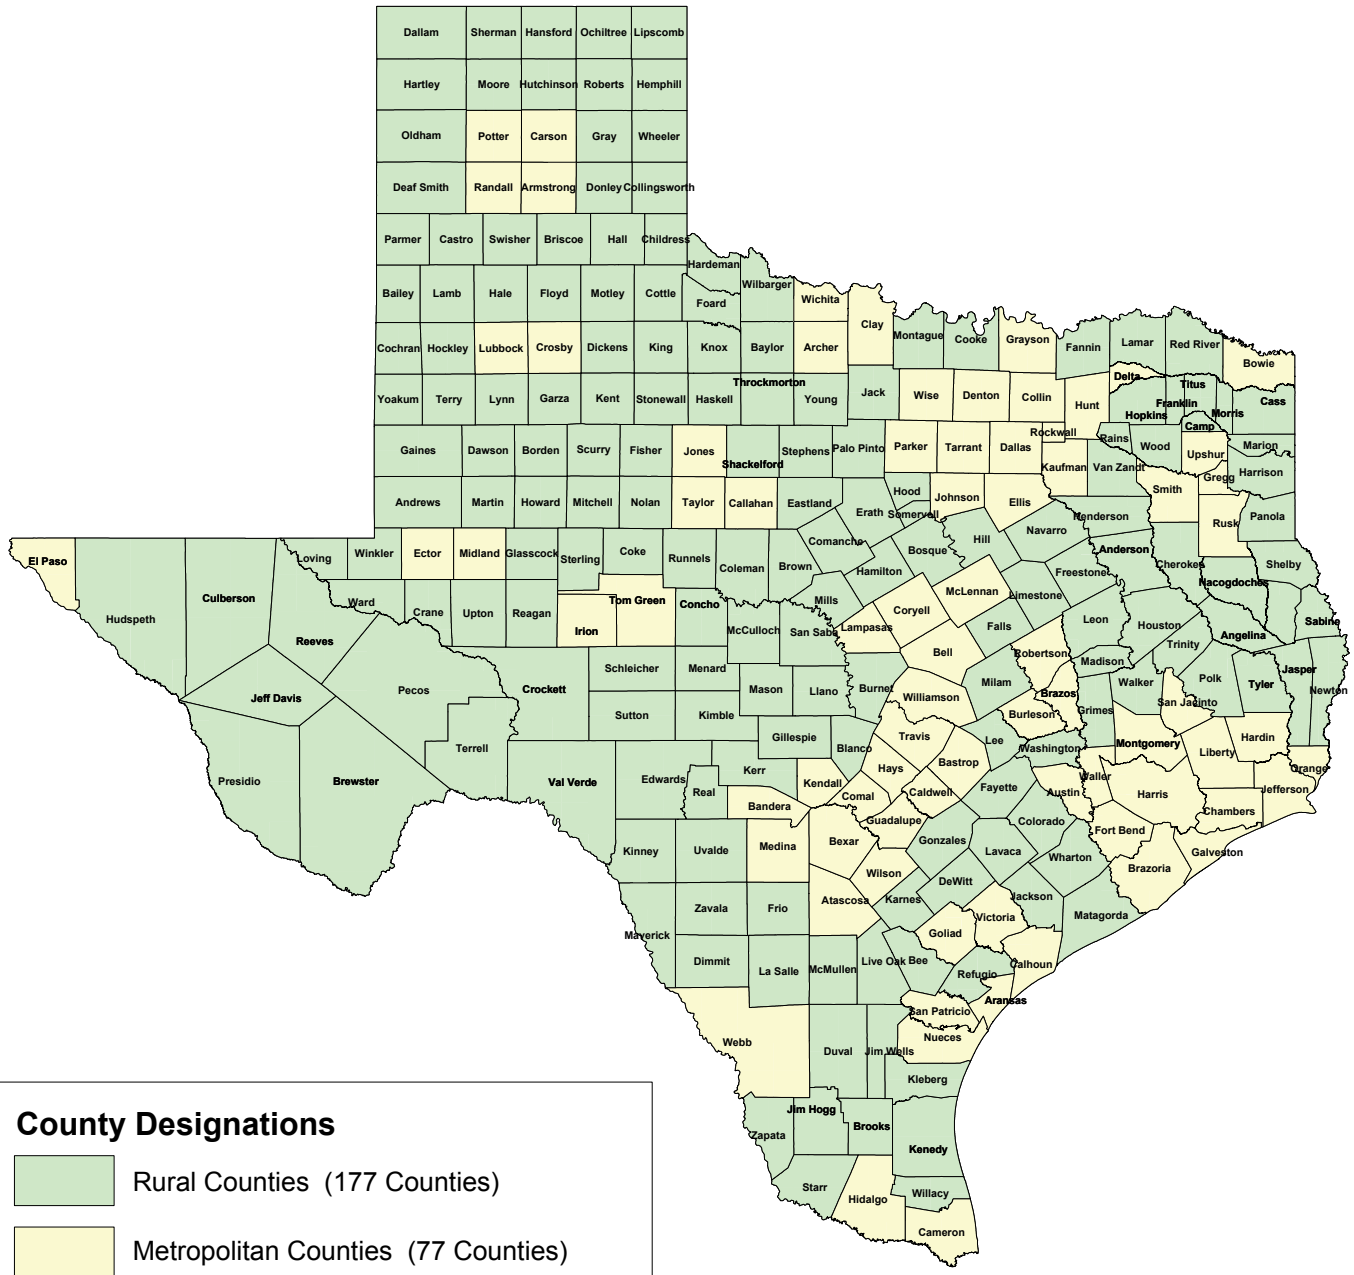

TEXAS COUNTY DESIGNATIONS

County Designations

- Rural Counties (177 Counties)
- Metropolitan Counties (77 Counties)

Map Prepared By:
 Texas State Office of Rural Health,
 Office of Rural Affairs,
 Texas Department of Agriculture.
 April, 2012.