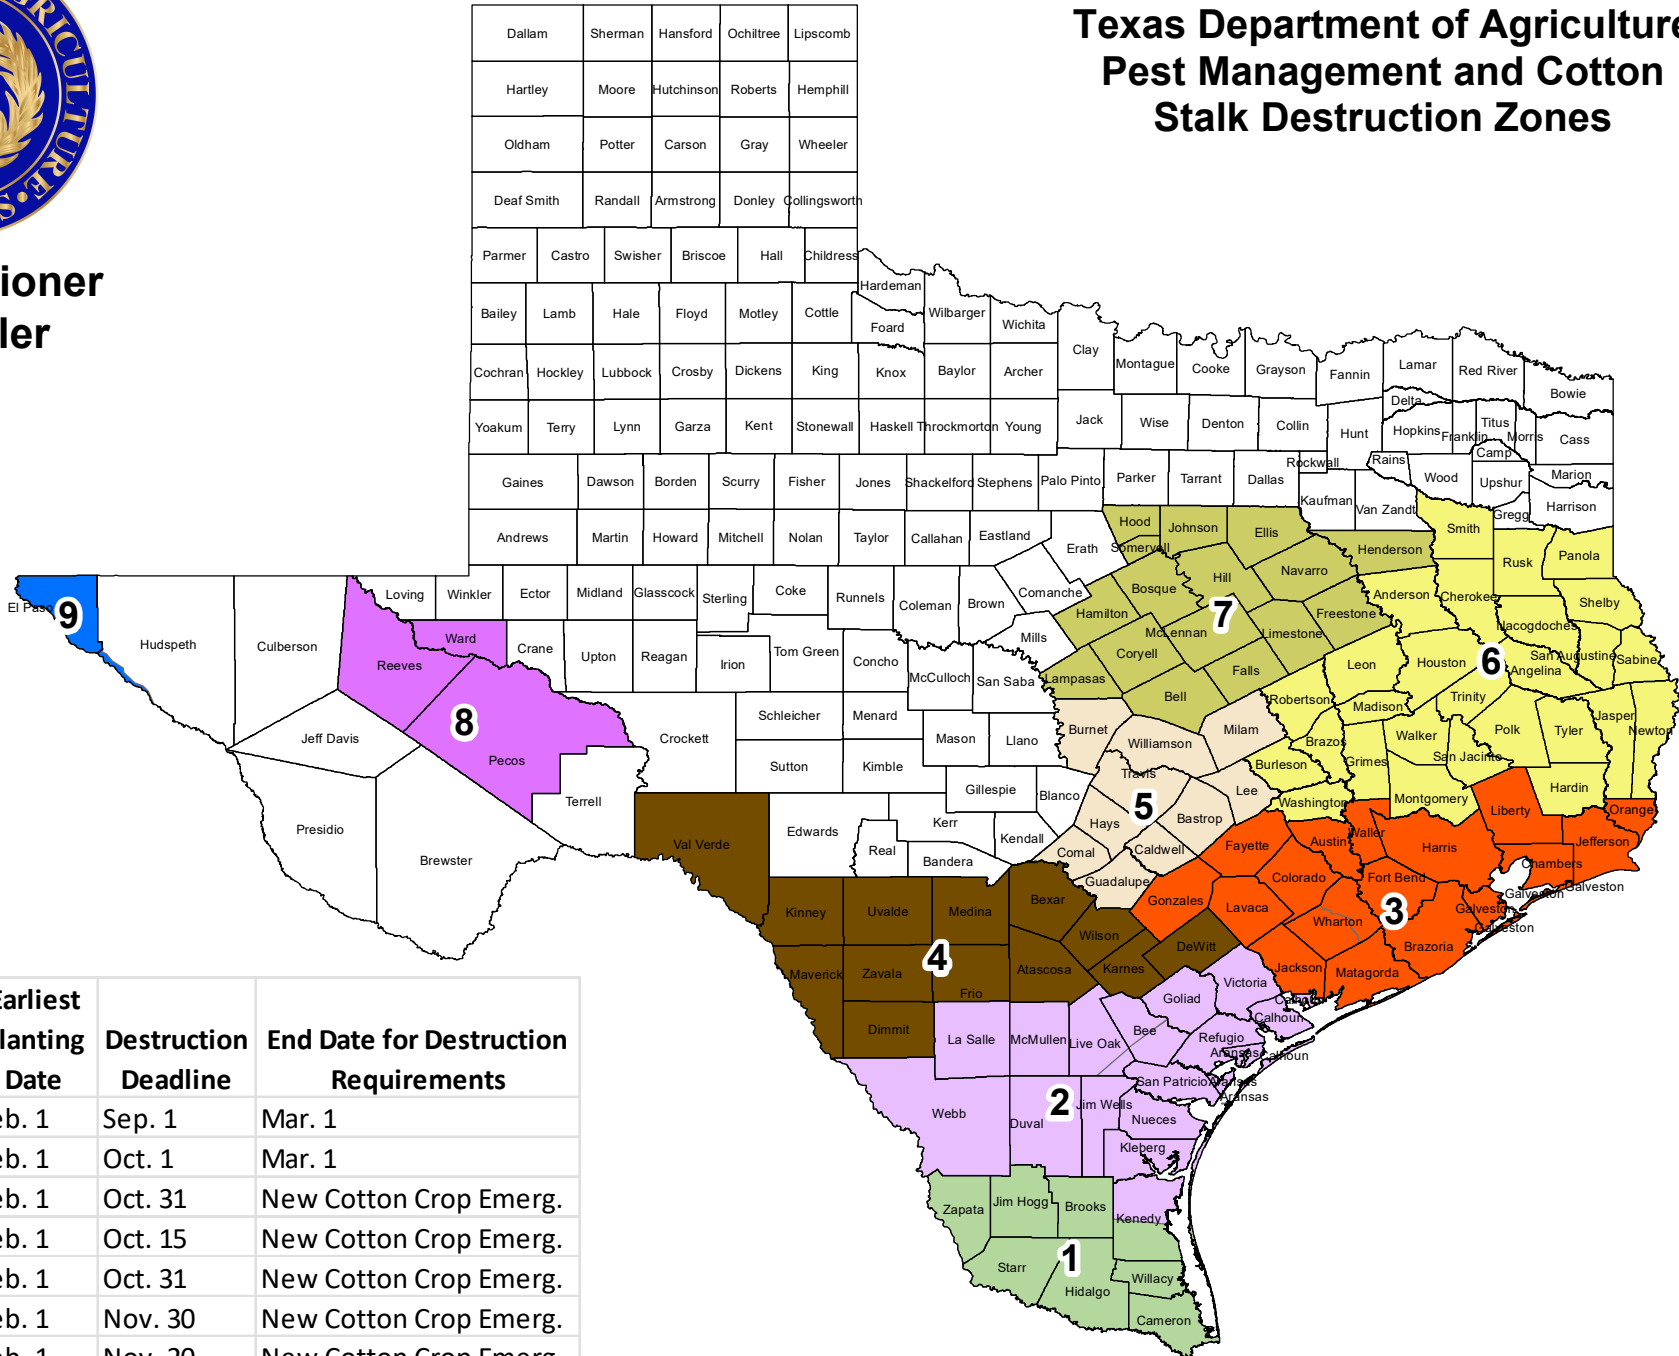

**Commissioner
Sid Miller**

Texas Department of Agriculture Pest Management and Cotton Stalk Destruction Zones

Pest Mgmt. Zone	Earliest Planting Date	Destruction Deadline	End Date for Destruction Requirements
Zone 1	Feb. 1	Sep. 1	Mar. 1
Zone 2	Feb. 1	Oct. 1	Mar. 1
Zone 3	Feb. 1	Oct. 31	New Cotton Crop Emerg.
Zone 4	Feb. 1	Oct. 15	New Cotton Crop Emerg.
Zone 5	Feb. 1	Oct. 31	New Cotton Crop Emerg.
Zone 6	Feb. 1	Nov. 30	New Cotton Crop Emerg.
Zone 7	Feb. 1	Nov. 20	New Cotton Crop Emerg.
Zone 8	Apr. 1	Mar. 1	Mar. 1
Zone 9	Mar. 1	Feb. 1	Mar. 25