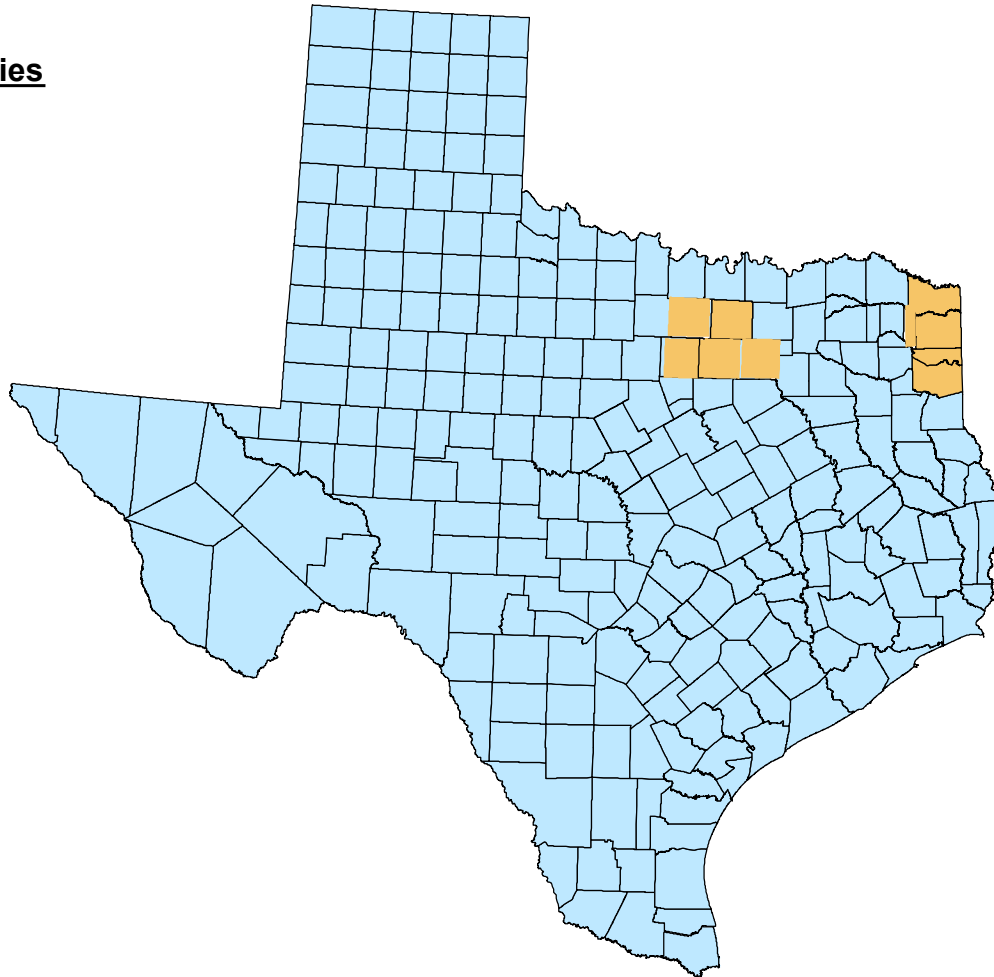

Emerald Ash Borer Quarantine

Texas Administrative Code
Title 4, Chapter 19, Subchapter Z

Texas Quarantined Counties

- Bowie
- Cass
- Dallas
- Denton
- Harrison
- Marion
- Morris
- Parker
- Tarrant
- Wise

Projection: USA Contiguous Albers Equal Area Conic
February 2022

TEXAS DEPARTMENT OF AGRICULTURE
COMMISSIONER SID MILLER