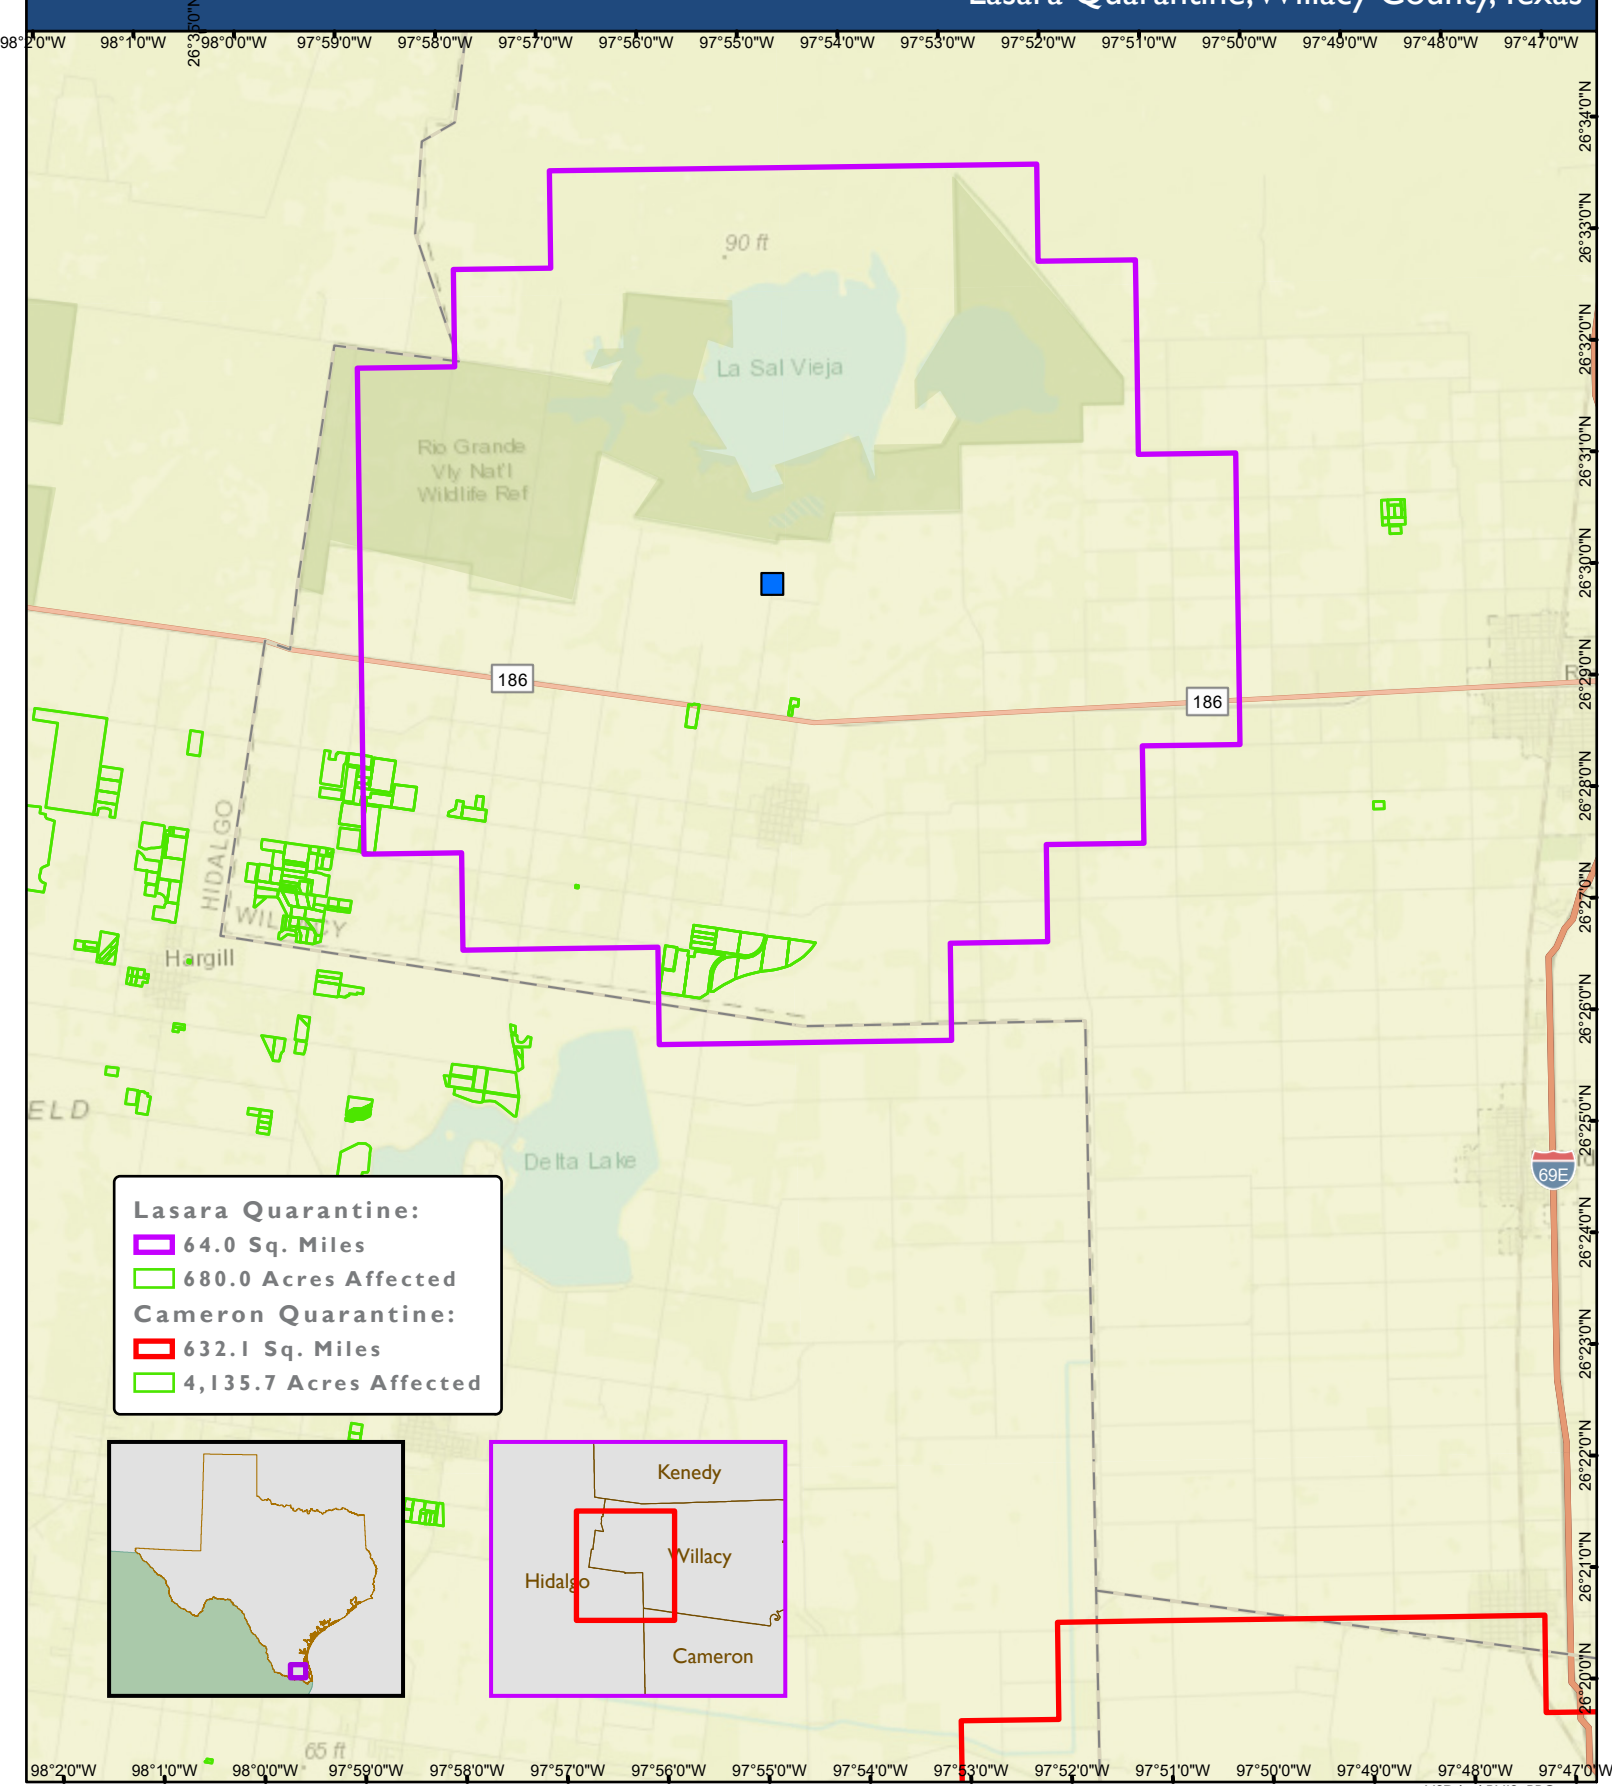

Lasara Quarantine, Willacy County, Texas

Lasara Quarantine:
 64.0 Sq. Miles
 680.0 Acres Affected

Cameron Quarantine:
 632.1 Sq. Miles
 4,135.7 Acres Affected

1:125,000

Data Source: Texas MXFF
 Date Created: 11/9/2020
 Time Created: 1:42 PM
 USDA APHIS PPQ
 903 San Jacinto Blvd.
 Suite 270
 Austin, TX 78701